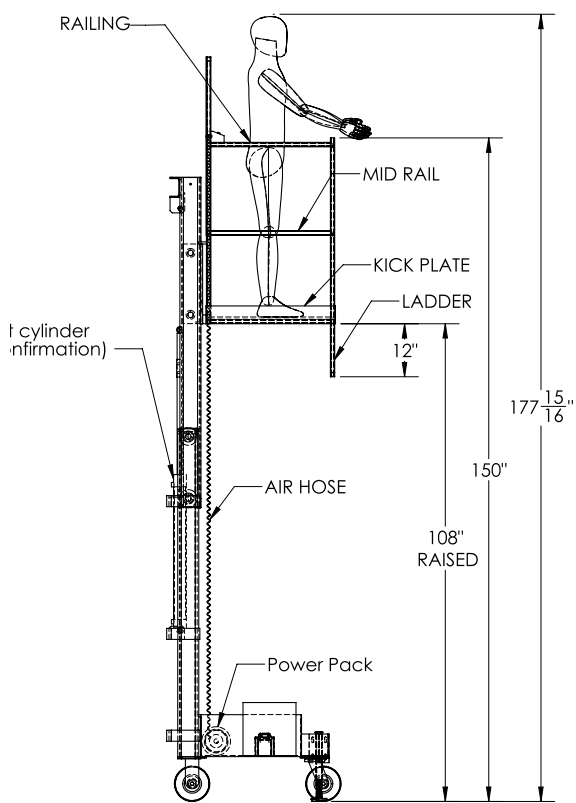

# Stainless Steel Clean Room Manlift

## Drawings

FRONT VIEW  
RAISED POSITION

MATERIAL: SS 304

DETAIL A

FRONT VIEW  
CLOSED / RETRACTED POSITION

WEIGHT: - lbs  
HARDNESS: -