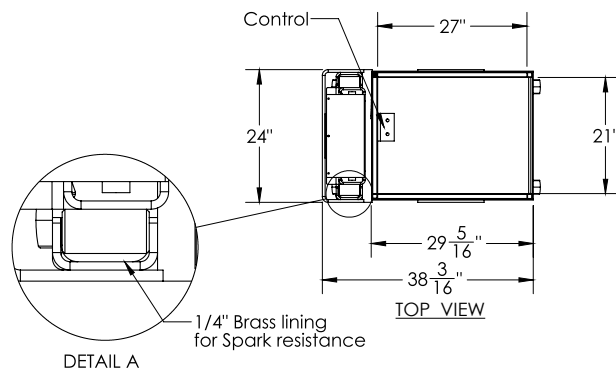

## Drawings

FRONT VIEW  
RAISED POSITION

MATERIAL: SS 304

DETAIL A

FRONT VIEW  
CLOSED / RETRACTED POSITION

WEIGHT: - lbs  
HARDNESS: -