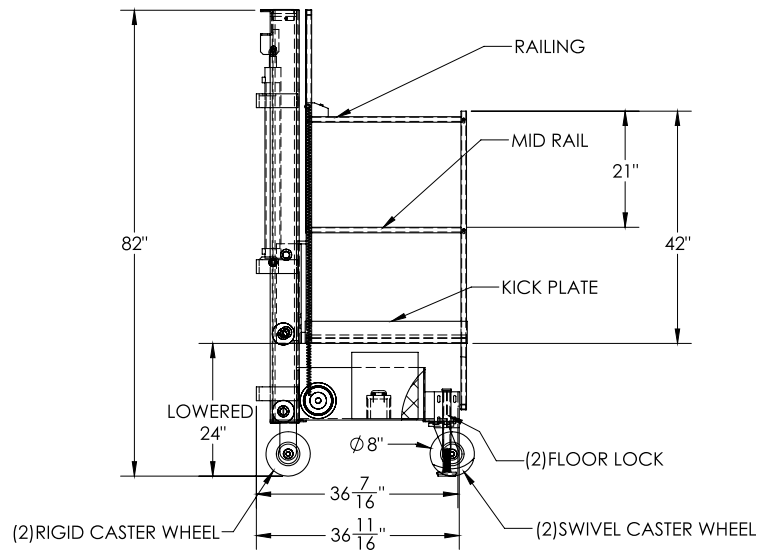

## Drawings

FRONT VIEW  
RAISED POSITION

MATERIAL: SS 304

DETAIL A

FRONT VIEW  
CLOSED / RETRACTED POSITION

WEIGHT: - lbs  
HARDNESS: -