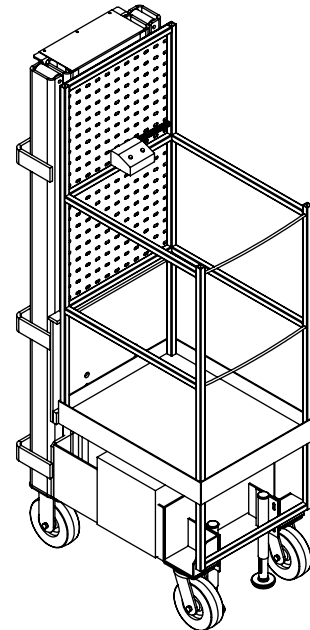

SUPERLIFT
SANITARY LIFTS

MANLIFTS

Stainless Steel Clean Room Manlift

Features

- Operates in factory air
- Fast operating time
- Single and two person models
- Slip not flooring
- 100% stainless steel
- Various layout and heights available
- Air powered available
- Spark profo available