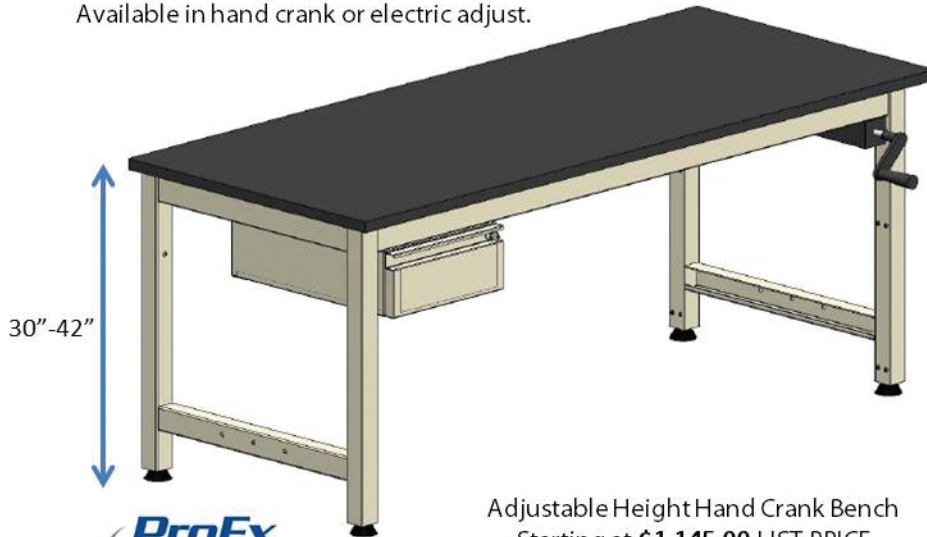

**Production
BASICS**

Easy-Lift Series

Features & Benefits

Ergonomics: effortlessly adjust the height for changing tasks and operators.

Customize: Choose standard accessories to create a unique workstation.

Available in hand crank or electric adjust.

30"-42"

ProEx
services

Manufacturers Rep

Adjustable Height Hand Crank Bench
Starting at **\$1,145.00** LIST PRICE
1000 lb weight capacity